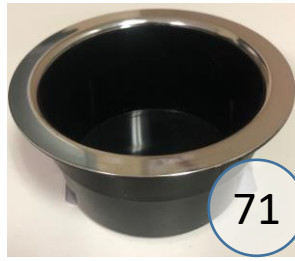

9810315

Call Out	Description
●	Blown Fiber
●	Cushion Chaise Pad - top Pad
●	Cushion Foam
●	KD Component
●	Cover

*Signature*  
DESIGN  
BY **ASHLEY**®

40

46

52

71

174